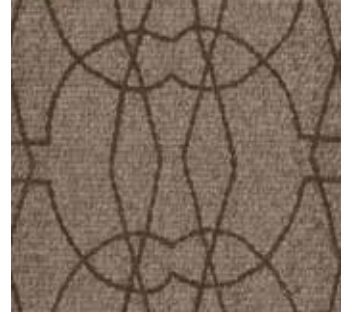

Made in India

Material

Wool Flatweave with Wool Embroidery

Size

Shown as sample size rug

Drummond

Lily Pad

Pool

Frost

ECHO

Origin

Made in India

Material

Wool Flatweave with Wool Embroidery

Size

Shown as sample size rug

Drummond

Frost

Pool

Lily Pad

ECHO

Origin

Made in India

Material

Wool Flatweave with Wool Embroidery

Size

Shown as sample size rug

Drummond

Frost

Lily Pad

Pool

ECHO