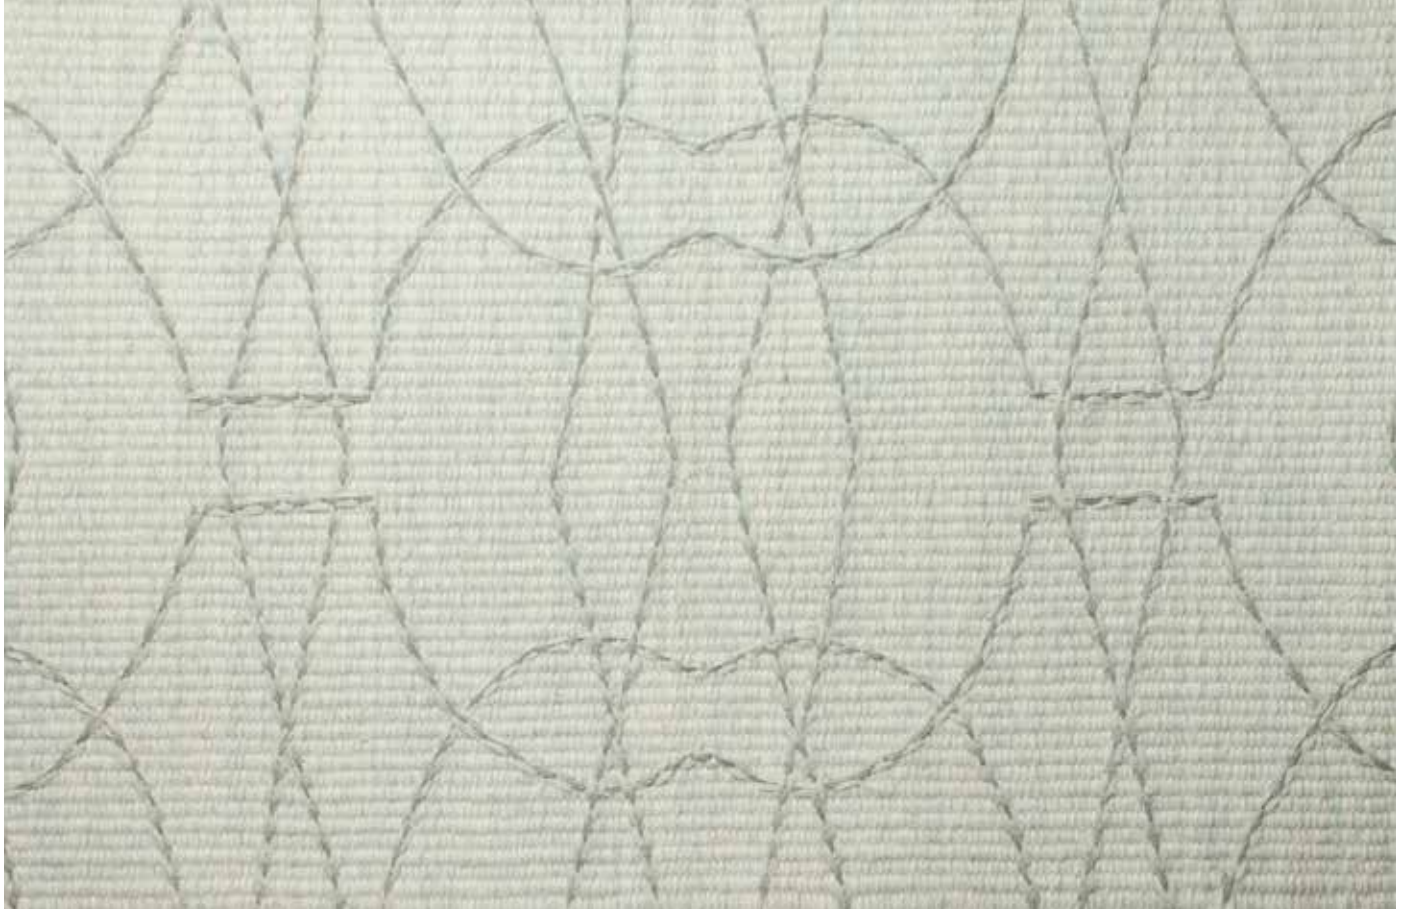

Size

Shown as 9x12' rug

Frost

Lily Pad

Pool

Drummond

ECHO

Origin

Made in India

Material

Wool Flatweave with Wool Embroidery

Size

Shown as sample size rug

Drummond

Lily Pad

Pool

Frost

ECHO

Origin

Made in India

Material

Wool Flatweave with Wool Embroidery

Size

Shown as sample size rug