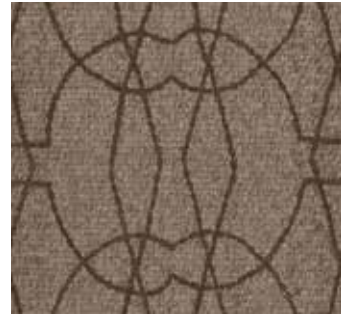

ECHO

Origin

Made in India

Material

Wool Flatweave with Wool Embroidery

Size

Shown as sample size rug

Drummond