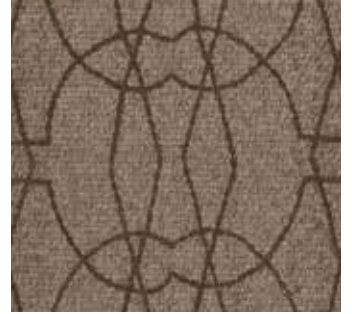

Size

Shown as 9x12' rug

Frost

Lily Pad

Pool

Drummond

ECHO

Origin

Made in India

Material

Wool Flatweave with Wool Embroidery

Size

Shown as sample size rug

Drummond

Lily Pad

Pool

Frost

ECHO

Origin

Made in India

Material

Wool Flatweave with Wool Embroidery

Size

Shown as sample size rug