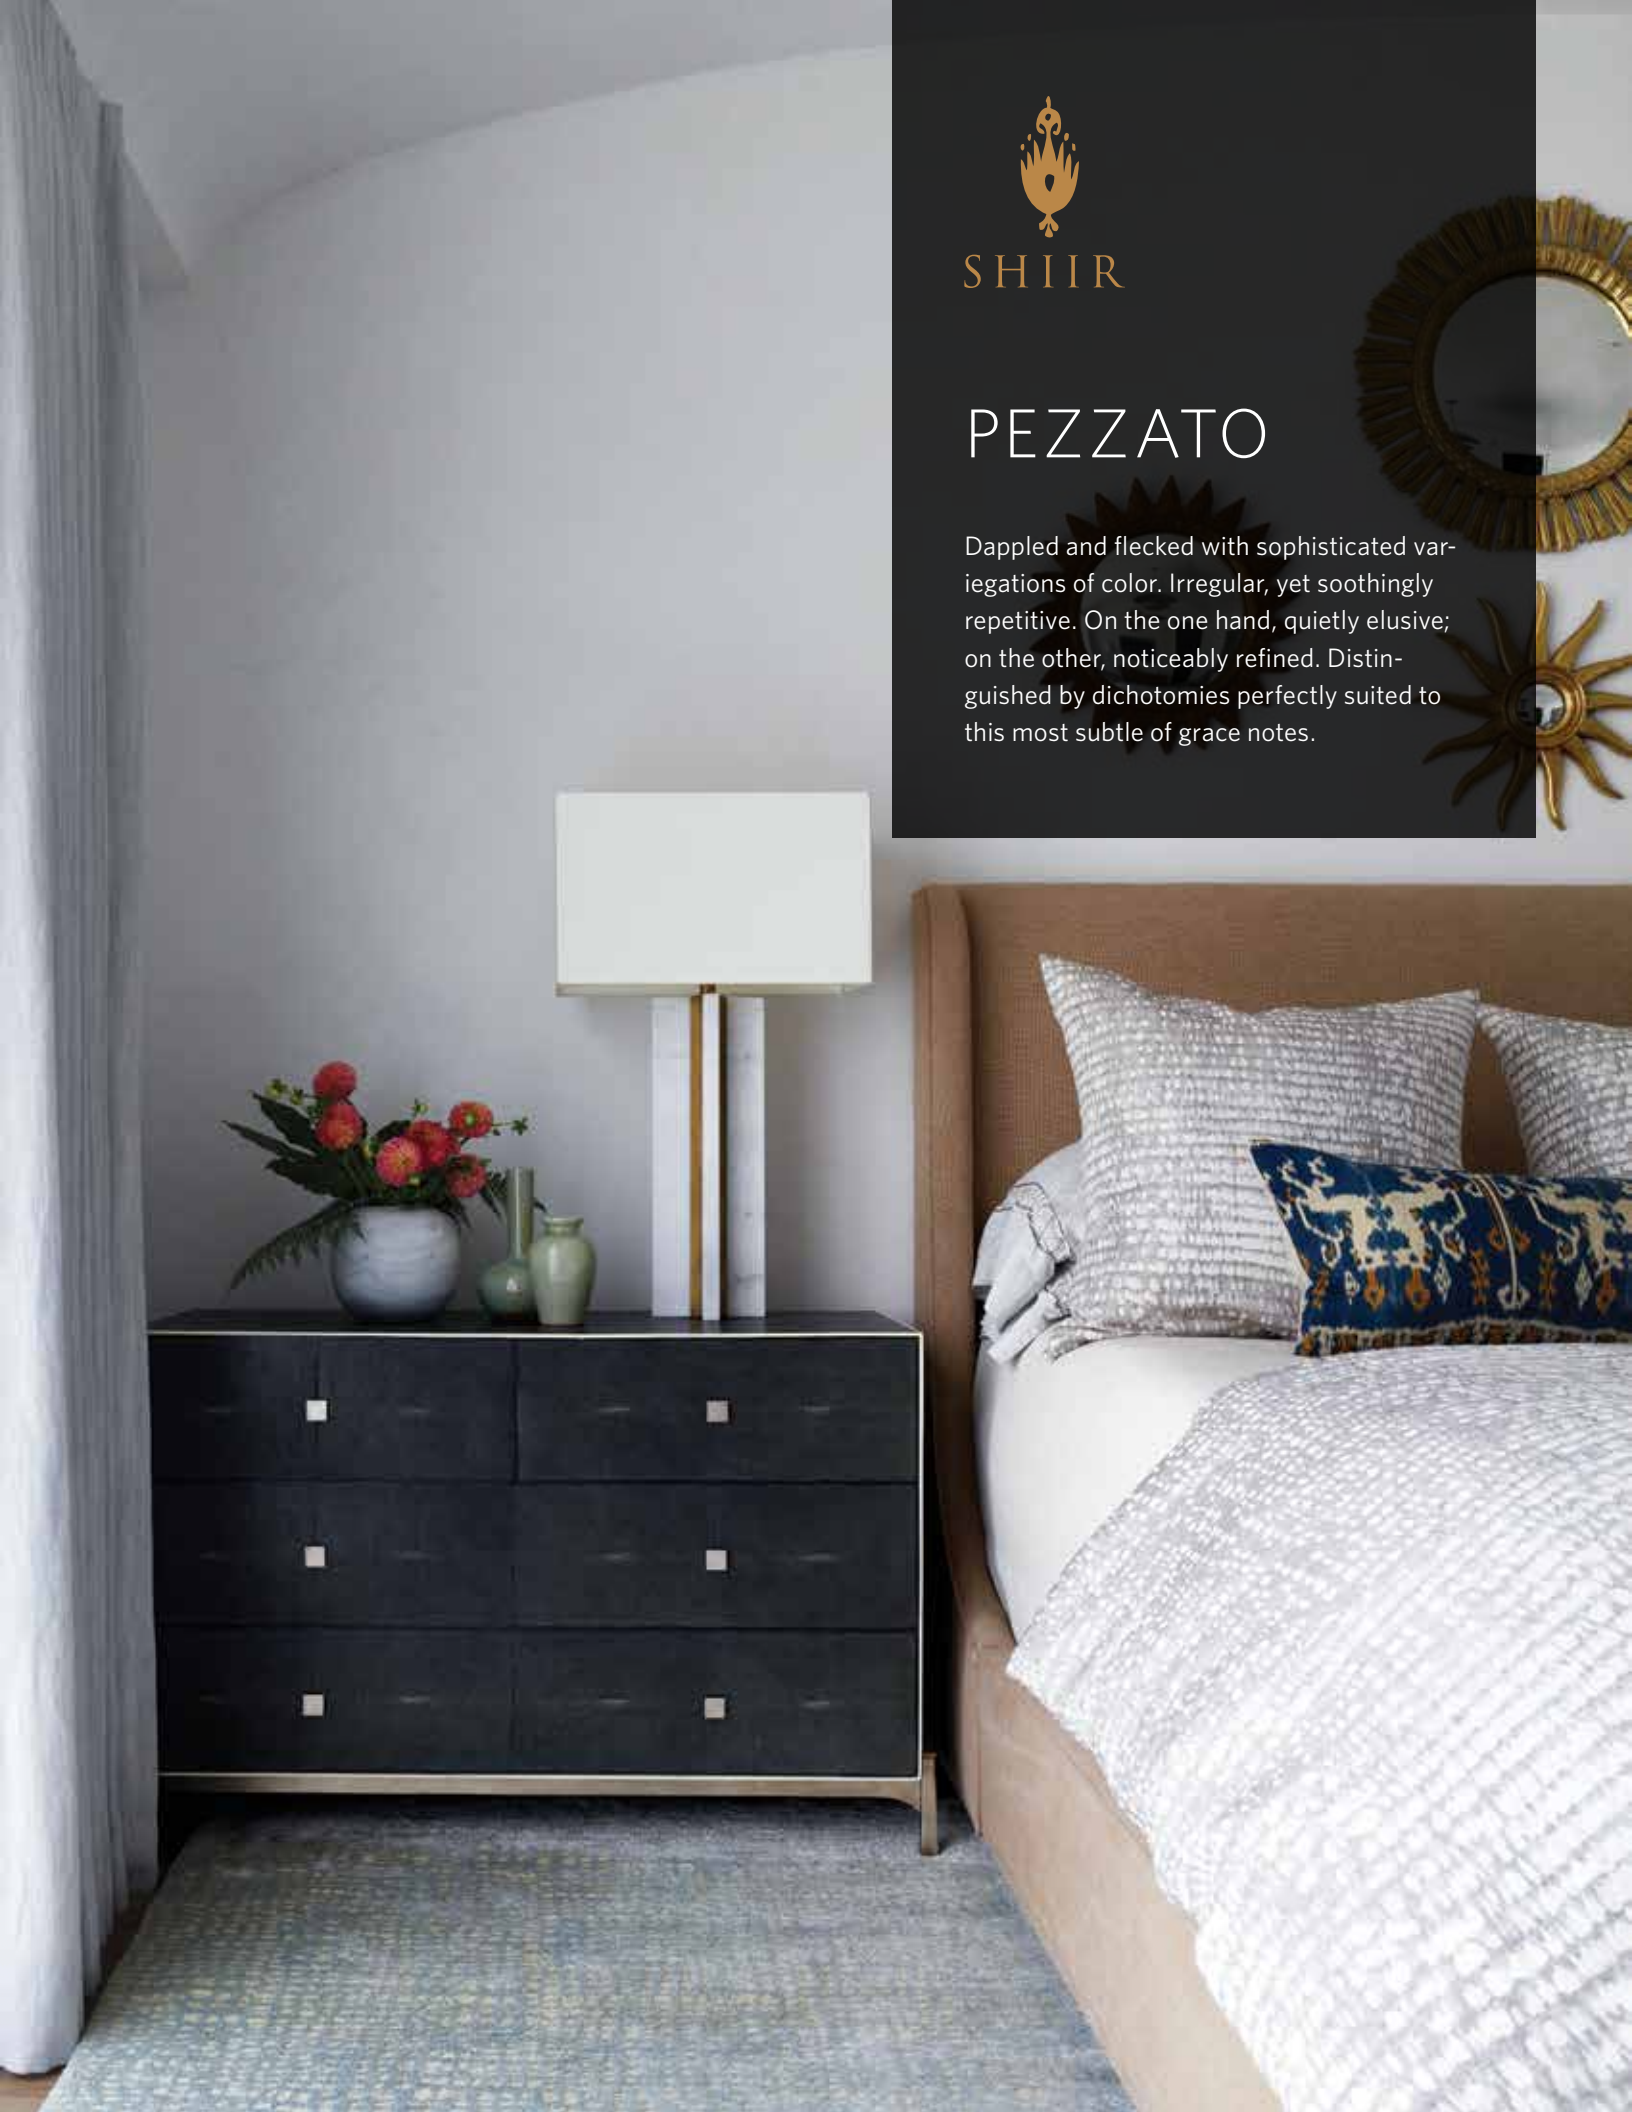

SHIIR

PEZZATO

Dappled and flecked with sophisticated variegations of color. Irregular, yet soothingly repetitive. On the one hand, quietly elusive; on the other, noticeably refined. Distinguished by dichotomies perfectly suited to this most subtle of grace notes.

PEZZATO

Origin
Made in India

Material
Cashmere & Silk

Size
Shown as sample size rug

Edgewood

Mineral

Whisper

Daplin

PEZZATO

Origin
Made in India

Material
Cashmere & Silk

Size
Shown as sample size rug

Daplin

Mineral

Whisper

Edgewood

Edgewood

Whisper

Mineral

PEZZATO

Origin
Made in India

Material
Cashmere & Silk

Size
Shown as sample size rug

Daplin