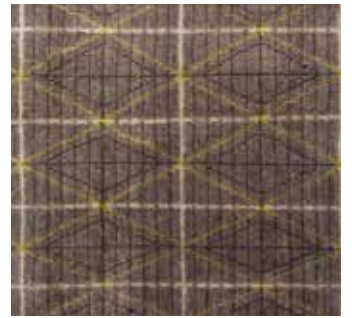

SHIIR

PILLERI

Whether as fleeting impression or forefront eye catcher, Pelleri's sublime styling veers between receding and starring dependent on colorway. Its triangular design motif plays -in the most sophisticated manner imaginable - with the juxtaposition between the positive and negative spaces of its patterning.

Zinc

Natura

PILLERI

Origin
Made in India

Material
Wool & Silk

Size
Shown as sample size rug

Natura

Zinc

Regal

PILLERI

Origin

Made in India

Material

Wool & Silk

Size

Shown as sample size rug

Natura

Regal

Zinc

PILLERI

Full pattern rendering shown as 9x12' rug