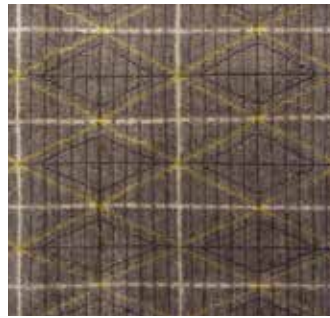

SHIIR

PILLERI

Whether as fleeting impression or forefront eye catcher, Pelleri's sublime styling veers between receding and starring dependent on colorway. Its triangular design motif plays -in the most sophisticated manner imaginable - with the juxtaposition between the positive and negative spaces of its patterning.

PILLERI

Origin

Made in India

Material

Wool & Silk

Size

Shown as sample size rug

Regal

Zinc

Natura

PILLERI

Origin
Made in India

Material
Wool & Silk

Size
Shown as sample size rug

Natura

Zinc