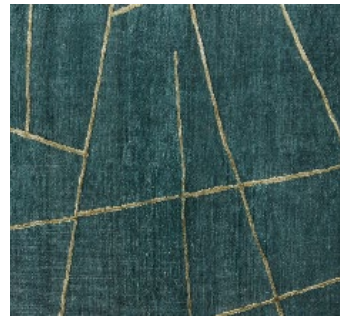

Quality

Persian Knot

Size

Shown as sample size rug

Collins

Pumice

Verse

Warm Sugar