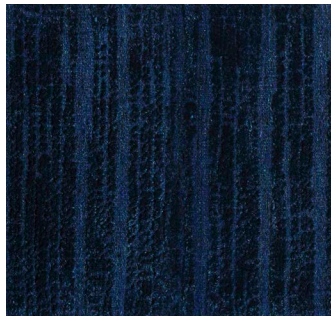

SHIIR

RAND

This wool pile on a flat woven wool ground – similar to exposed foundation – garners admiration courtesy of its abstract, irregular striping comprised of multi-colored yarns. Relaxed. Inspired.

Material

Wool

Size

Shown as sample size rug

Amarinthe

Barnstaple

Cloud

Earl Gray