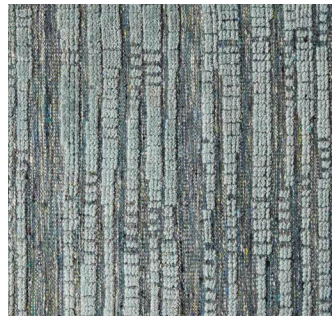

RAND

Origin

Made in India

Material

Wool

Size

Shown as sample size rug

Earl Gray