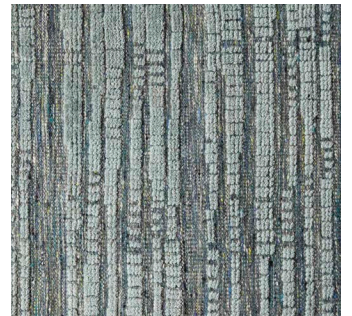

SHIIR

RAND

This wool pile on a flat woven wool ground – similar to exposed foundation – garners admiration courtesy of its abstract, irregular striping comprised of multi-colored yarns. Relaxed. Inspired.

Material

Wool

Size

Shown as sample size rug

Amarinthe

Barnstaple

Cloud

Earl Gray