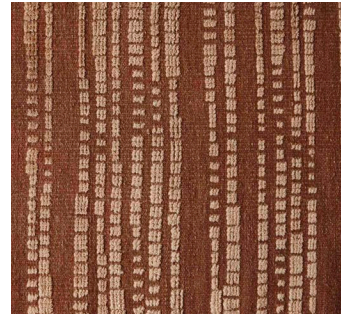

SHIIR

RAND

This wool pile on a flat woven wool ground – similar to exposed foundation – garners admiration courtesy of its abstract, irregular striping comprised of multi-colored yarns. Relaxed. Inspired.

Cloud

RAND

Origin

Made in India

Material

Wool

Size

Shown as sample size rug

Amarinthe

Barnstaple

Cloud

Maclean

Earl Gray

RAND

Origin

Made in India

Material

Wool

Size

Shown as sample size rug

Amarinthe

Barnstaple

Cloud

Earl Gray