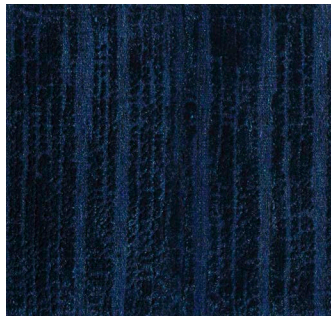

Barnstaple