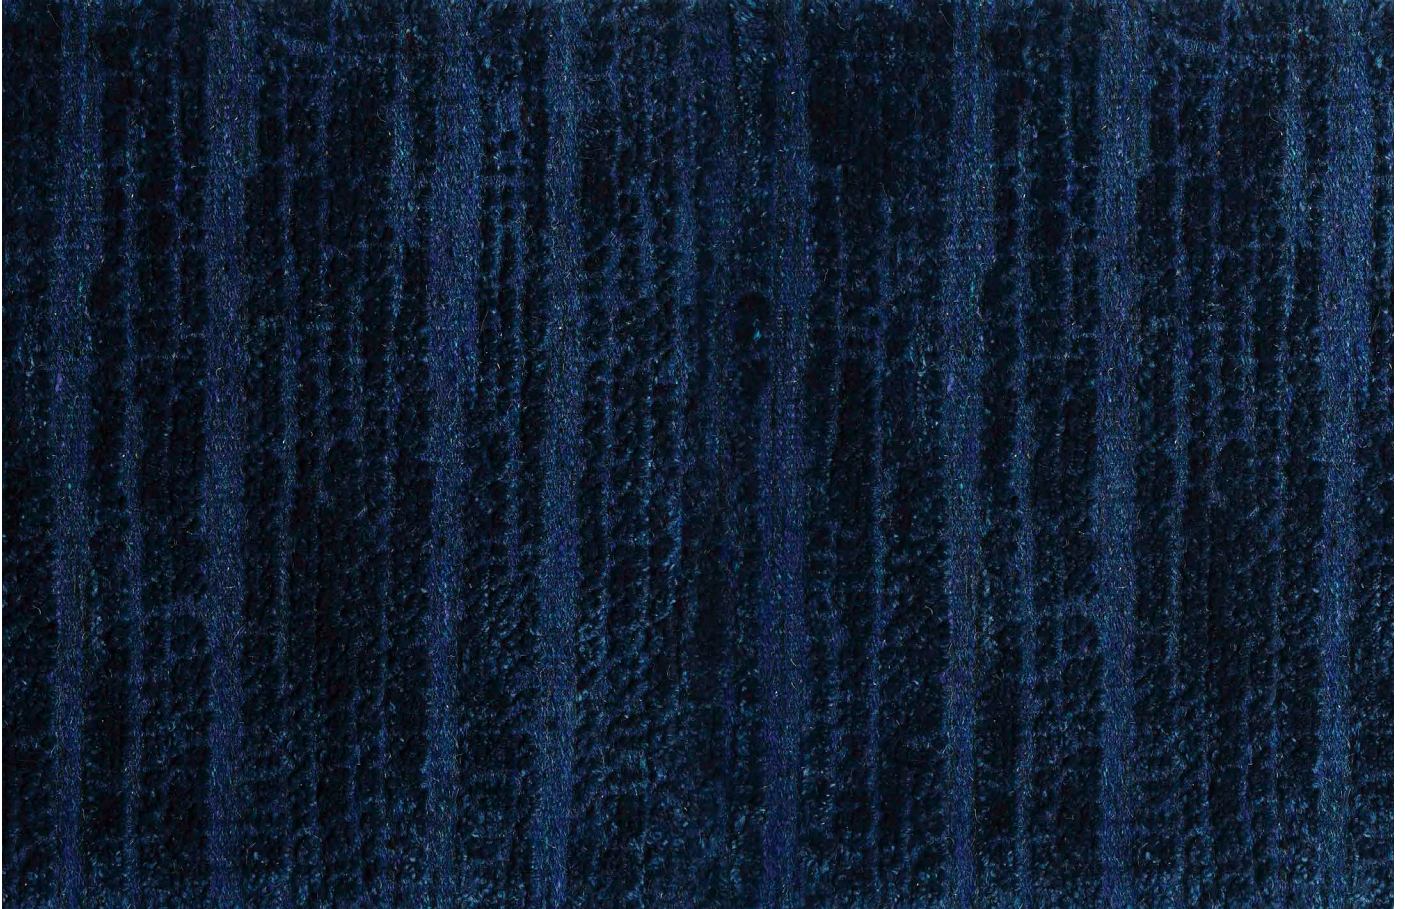

Barnstaple