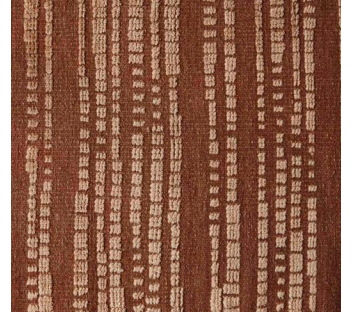

RAND

Origin

Made in India

Material

Wool

Size

Shown as sample size rug

Amarinthe