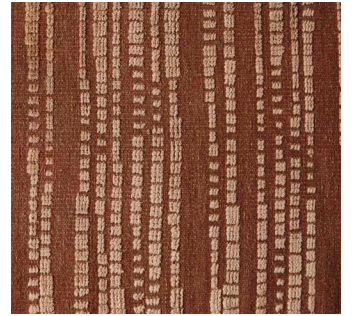

SHIIR

RAND

This wool pile on a flat woven wool ground – similar to exposed foundation – garners admiration courtesy of its abstract, irregular striping comprised of multi-colored yarns. Relaxed. Inspired.

Amarinthe

RAND

Origin

Made in India

Material

Wool

Size

Shown as sample size rug

Amarinthe

Cloud

Earl Gray

Maclean

Barnstaple

RAND

Origin

Made in India

Material

Wool

Size

Shown as sample size rug

Amarinthe

Barnstaple

Earl Gray

Maclean