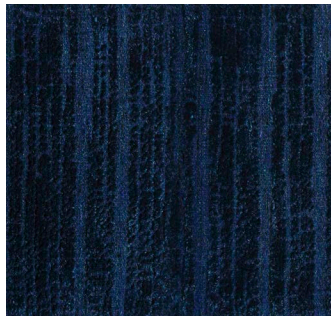

SHIIR

RAND

This wool pile on a flat woven wool ground – similar to exposed foundation – garners admiration courtesy of its abstract, irregular striping comprised of multi-colored yarns. Relaxed. Inspired.

Material

Wool

Size

Shown as sample size rug

Amarinthe

Barnstaple

Earl Gray

Maclean

Cloud

RAND

Origin

Made in India

Material

Wool

Size

Shown as sample size rug