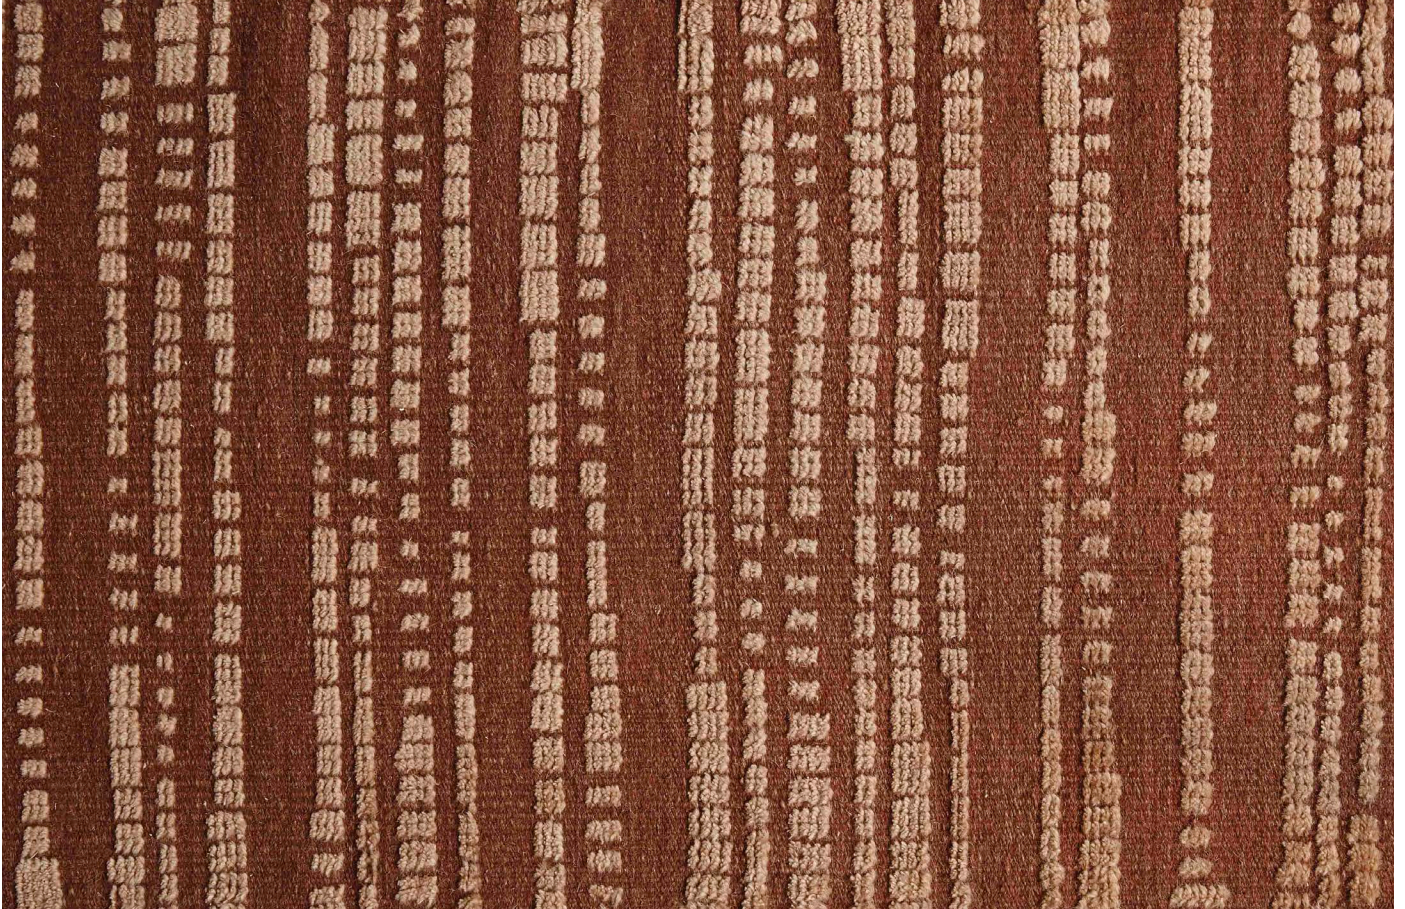

SHIIR

RAND

This wool pile on a flat woven wool ground – similar to exposed foundation – garners admiration courtesy of its abstract, irregular striping comprised of multi-colored yarns. Relaxed. Inspired.

RAND

Origin
Made in India

Material
Wool

Size
Shown as sample size rug

Barnstaple

Cloud

Earl Gray

Maclean

Amarinthe

RAND

Origin

Made in India

Material

Wool

Size

Shown as sample size rug

Material

Wool

Size

Shown as sample size rug

Amarinthe

Barnstaple

Cloud

Earl Gray